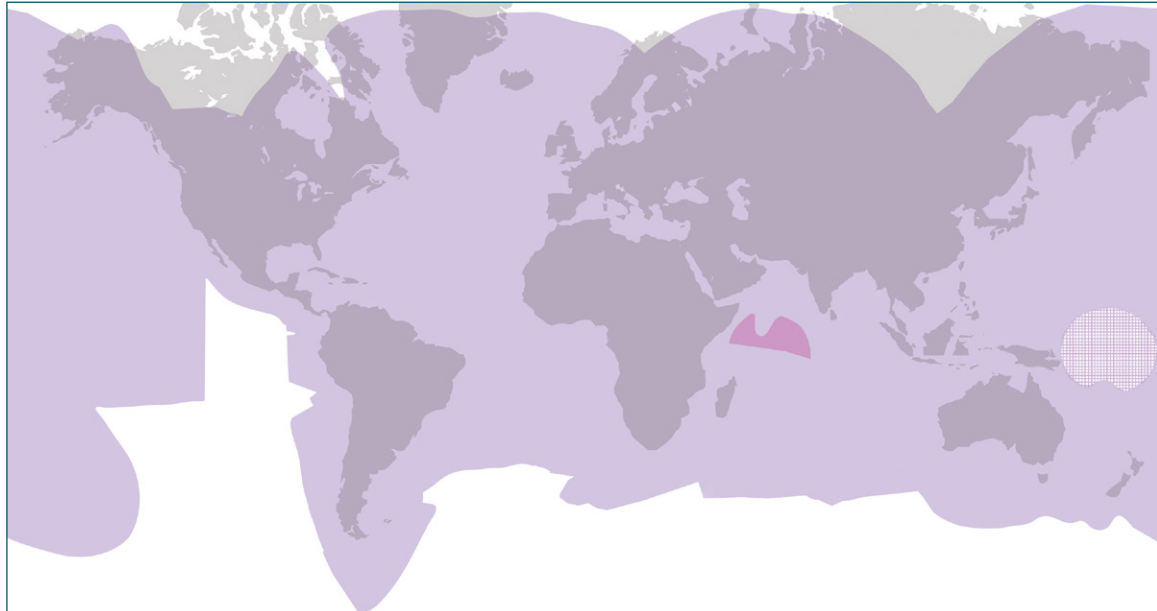

TracPhone Enhanced Voice Service... the Best in the Business!

TracPhone's Enhanced Voice Service is a managed solution optimized for satellite communications and fully integrated into the mini-VSAT Broadband solution. Network voice prioritization assures that bandwidth is allocated to the telephone line to ensure a high-quality voice connection. With TracPhone Enhanced Voice Service you will enjoy always-on voice connections and a great suite of convenient features and account management tools that you can access anywhere in the world!

mini-VSAT Broadband Coverage Map

TracPhone V30 & V3HTS Global Coverage Map

Ku-band Coverage
 Anticipated Future Coverage
 TracPhone V30 & V3HTS have a 2-axis stabilized antenna pedestal design that does not provide coverage in areas where the satellite is directly overhead.

*The map depicts KVH's expectations for the mini-VSAT Broadband HTS Network's coverage for the TracPhone V30 & V3HTS. For the most up-to-date coverage maps, visit kvh.com/v30map. Actual coverage and availability may vary. Data rates may also vary in different regions. KVH provides no guarantees of satellite coverage or availability.

General Terms

- All prices are in $USD and do not include any taxes or fees that may apply.
- All services and plans are subject to the KVH Master Services Agreement.
- mini-VSAT Broadband published data rates are rate plan maximums and may vary in different regions and under different conditions. Service reception may be affected by environmental or operational conditions and its uninterrupted availability is not guaranteed.
- No annual contract for purchased equipment; rate plans are month-to-month, automatically renewing on a monthly basis. For leased terminal equipment, the contract term must be concurrent with, and extend to, the end of the lease period.
- VoIP-only Suspension Plan is offered at $50/month with no limitation on number of months used. May not be used as activation plan. Plan change fee does not apply.
- Subscribers are not permitted to use the mini-VSAT Broadband service for BitTorrent and all such data-intensive applications and protocols will be blocked by KVH.
- Subscribers are permitted to change rate plans and switch between unlimited use and metered plans with certain restrictions. $100 fee applies for plan changes to lower priced plans (excluding VoIP-only Suspension Plan), except during the first 90 days of service to allow the subscriber to determine the plan most appropriate for their usage needs. For complete details on plan changes, see [Airtime Rate Plan Change/Suspension Policies – HTS Network](#) at kvh.com/mvbcustomercenter.
- One voice line with a KVH-assigned phone number is provided at no charge. A user-specified voice line phone number is $31/month.
- Virtual local phone numbers can be added for a monthly fee of $31 per number (5 max.) where available/subject to in-country regulations. The list of available area/city codes worldwide can be found at: kvh.com/mvbcustomercenter.
- Both incoming and outgoing calls are charged at $0.59/minute. A few select countries and satellite phone services are blocked. Contact KVH Airtime Services for special rates for these areas and services.
- Global Static IP Service is available for $30/month per IP address. Visit kvh.com/staticip for details.

Additional Terms for HTS-Unlimited Use Rate Plans