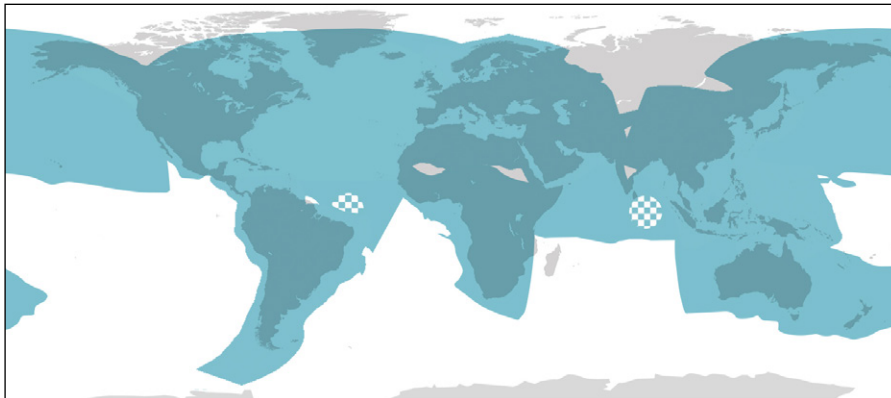

Bring Broadband Hardware & Service Onboard for One Low Monthly Price

In today's competitive market, you need to run a smart and efficient business. That's why KVH has made it even easier to bring broadband connections onboard with our flexible and affordable Equipment Leasing Program. Avoid a major capital investment when upgrading your vessels and treat these powerful SATCOM solutions as a multi-year operating expense. KVH's Leasing Program makes updating your broadband connections and VoIP telephone service more affordable than ever! Contact your dealer/distributor or KVH sales for details.

mini-VSAT Broadband Coverage

TracPhone mini-VSAT Broadband products offer a tremendous coverage area, including the most widely used shipping routes around the world, with high-speed, reliable Internet and voice connections. Visit www.kvh.com/minivsatmap for details.

TracPhone V3/V3IP Ku-band Coverage*

* The TracPhone V3IP and V3 are 2-axis, stabilized antennas that do not provide coverage in areas where the satellite is directly overhead as shown in the hatched areas above.

General Terms

- All prices are in USD and do not include any taxes or fees that may apply.
- All rate plans are based on a minimum 1-year contract.
- Published data rates are rate plan maximums and may vary in different regions and under different conditions.
- All services and plans are subject to the KVH Airtime Services End User Agreement.
- Subscribers are permitted to change subscription plans and suspend service with certain restrictions. For complete details, see KVH mini-VSAT Broadband "Airtime Rate Plan Changes and Suspension Policies" and "Airtime Rate Plan Change/Suspension Form" at www.kvh.com/mvbcustomercenter.
- A maximum of 5 Global Static IP addresses are available per modem. See www.kvh.com/staticip for details.
- A KVH-assigned voice line phone number is provided at no charge. A user-specified voice line phone number is $20/month.
- Virtual local phone numbers can be added for a monthly fee of $20 per number (5 max) where available and are subject to in-country regulations. The list of available area/city codes worldwide can be found at www.kvh.com/mvbcustomercenter.
- Both incoming and outgoing calls are charged at $0.49/minute. A few select countries and satellite phone services are blocked. Contact KVH Airtime Services for special rates for these areas and services.

DS_TP_V3_V3IP_AirtimeRates_12.15

KVH Industries A/S
EMEA Headquarters
Kokkedal, Denmark
Tel: +45.45.160.180 Fax: +45.45.160.181
Email: info@emea.kvh.com

KVH Industries, Inc.
World Headquarters
Middletown, RI U.S.A.
Tel: +1.401.847.3327 Fax: +1.401.849.0045
Email: info@kvh.com

KVH Industries Pte Ltd.
Asia-Pacific Headquarters
Singapore
Tel: +65.6513.0290 Fax: +65.6472.3469
Email: info@apac.kvh.com